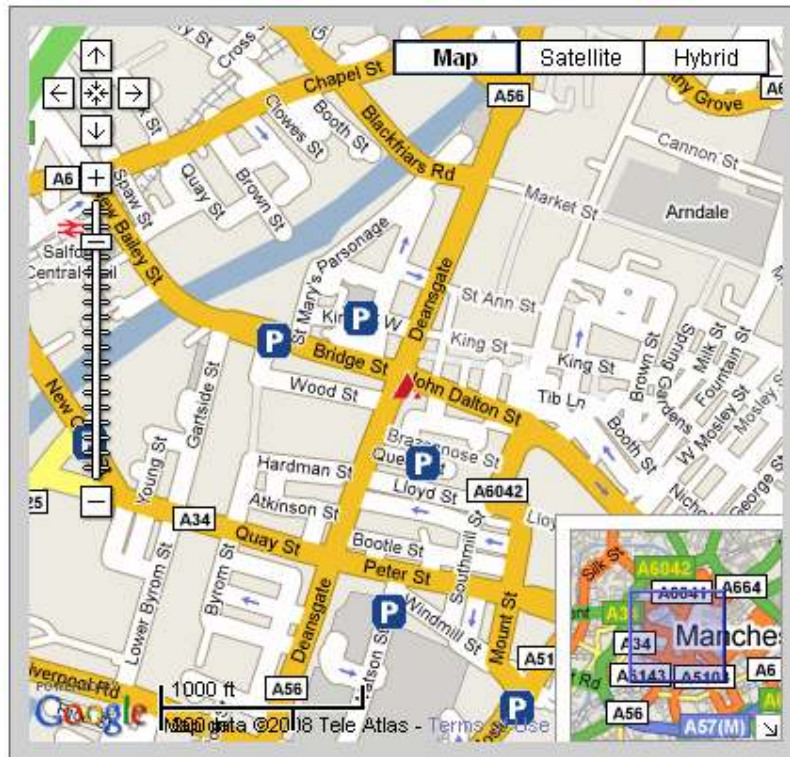

Directions to our Head Office in Manchester

Pannone LLP
123 Deansgate
Manchester
M3 2BU

Tel: 0161 909 3000

Fax: 0161 909 4444

DX: 14314 Manchester 1

Road - Deansgate A56 is a major road running straight through Manchester city centre and as such is easily accessible by any of the main motorways which run into Manchester; M56 J3 onto Princess Parkway A5103; or M60 J12, onto Eccles Bypass M602 onto Regent Road.

Rail - Both Manchester Piccadilly and Manchester Victoria railway stations are only a few minutes taxi ride away from our office. From the Metrolink station at St. Peter's Square the office is a five-minute walk across the town hall square, Albert Square and straight down Brazennose Street to Deansgate.

Air - Manchester Airport is seven miles from our office and easily accessible via the M56 and Princess Parkway A5103.